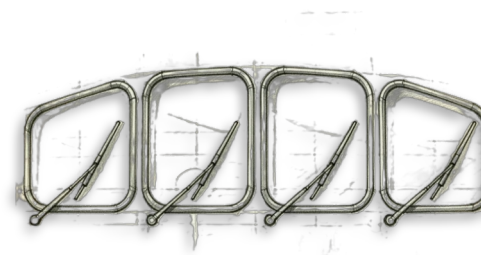

船用雨刮器 Marine wiper system

FW_07_Wiper assembly Water proof	
Motor	ZD1335/2335 40W
Arm	300mm-600mm
Blade	250mm-500mm
Angle	40-95 °

FW_08_Wiper assembly Water proof	
Motor	ZD1050/2050 70W
Arm	600mm-800mm
Blade	600mm-800mm
Angle	40-95 °

雨刮系统控制器 Wiper System Controller (Customization)

FW_BC_002
24V直流有刷电机 BDC Motor
180W大功率 High Power

FW_SBC_003
24V直流有刷电机 BDC Motor
四电机同步 Four Motors Synchronized