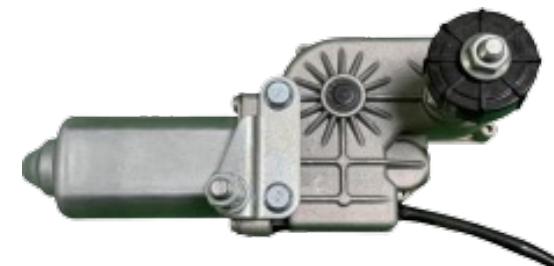

ZD1232/ZD2232
12V/24V

Working torque	2N.m
Power	20W
Brake torque	10N.m
Angle	60°-95°