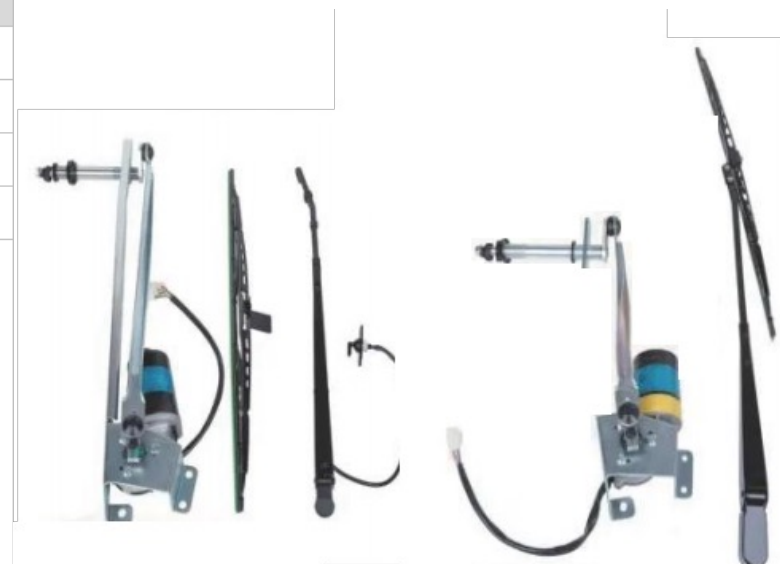

FW_14_Wiper assembly

Motor	ZD2030R 35
Arm	800mm-1200mm
Blade	800mm-1500mm
Angle	70-85°