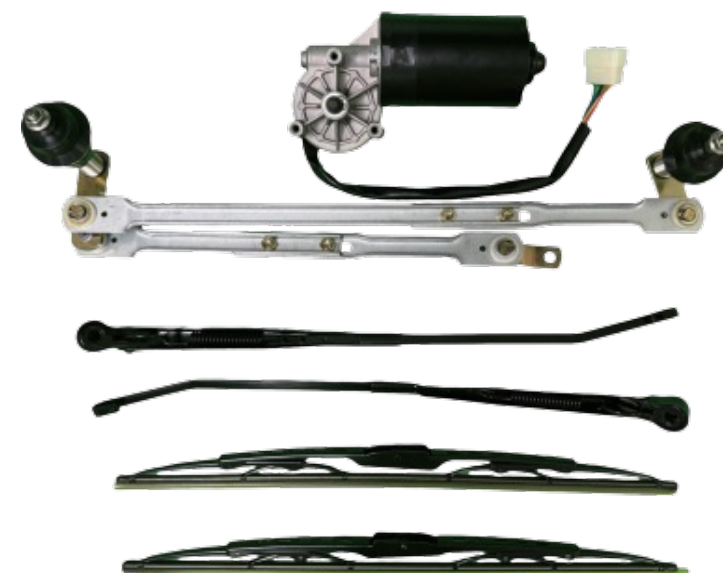

FW_10_Wiper assembly

Motor	ZD1050/2050 70W
Arm	250mm-550mm
Blade	300mm-550mm
Angle	70-95°