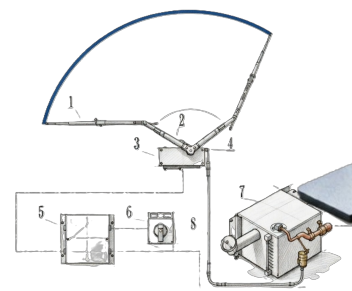

雨刮系统控制器 Wiper System Controller (Customization)

FW_BC_002
24V直流有刷电机 BDC Motor
180W大功率 High Power

FW_SBC_003
24V直流有刷电机 BDC Motor
四电机同步 Four Motors Synchronized