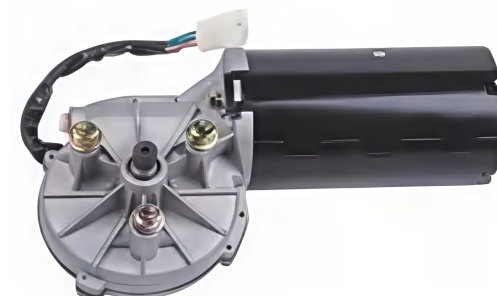

ZD1733/ZD2733 12V/24V	Working torque	26N.m
	Power	150W
	Brake torque	130N.m