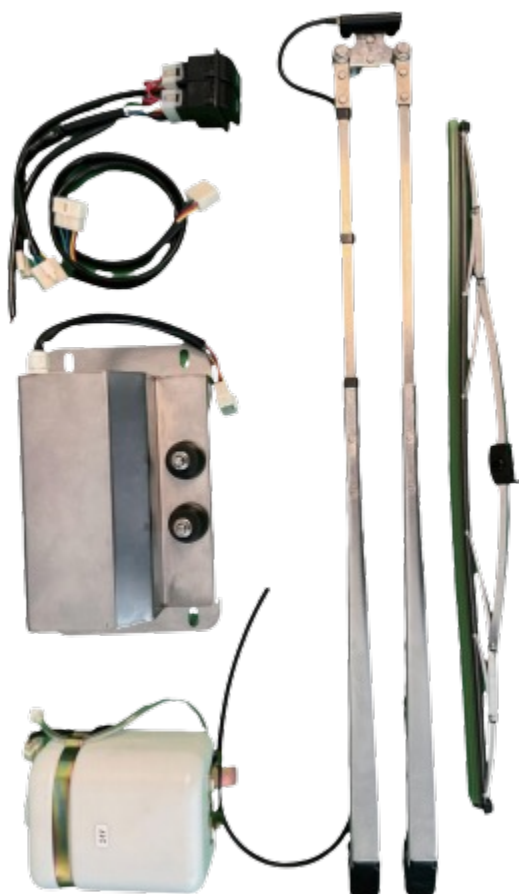

FW_08_Wiper assembly Water proof	
Motor	ZD1050/2050 70W
Arm	600mm-800mm
Blade	600mm-800mm
Angle	40-95 °