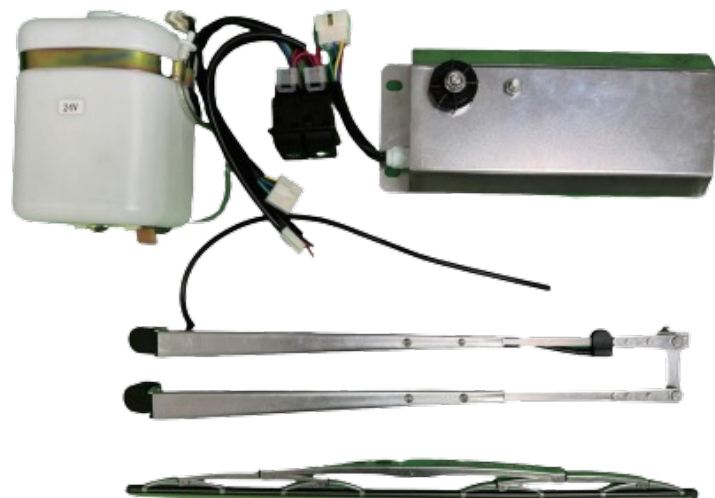

船用雨刮器 Marine wiper system

FW_07_Wiper assembly Water proof	
Motor	ZD1335/2335 40W
Arm	300mm-600mm
Blade	250mm-500mm
Angle	40-95 °